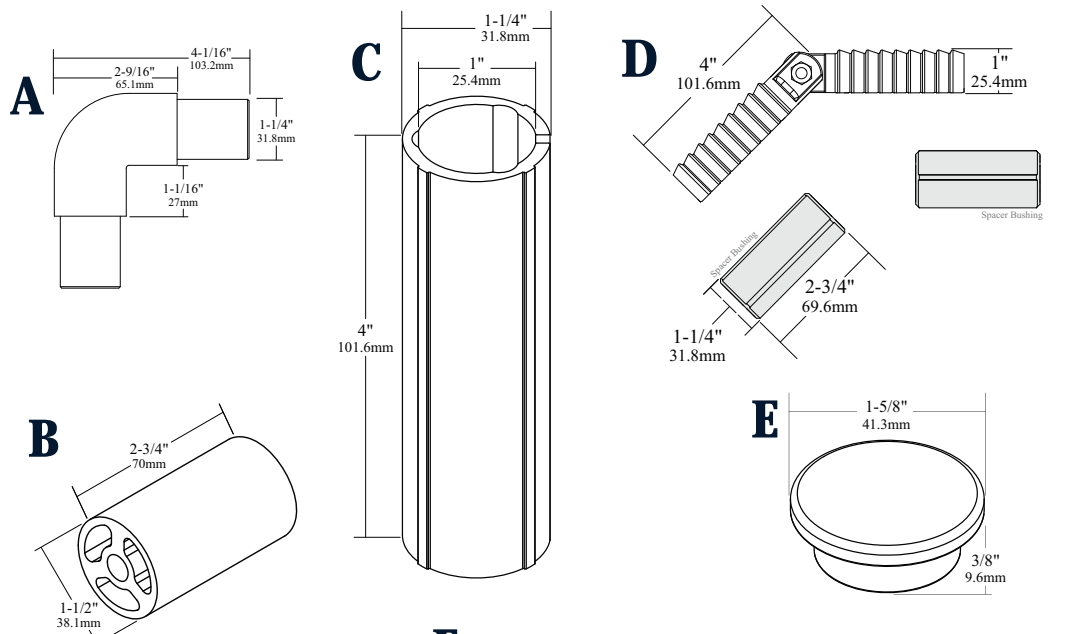

1.5" Handrail

Black Item Numbers Listed

- (A) • 301084 • 90° Elbow
- (B) • 301042 • Spacer Tube
- (C) • 301030 • Straight Rail Connector
- (D) • 301036 • Universal Angle Rail Connector
- (E) • 301072 • End Cap
- (F) • 301048 • 5° Angle Rail
- (G) • 301054 • 32° Angle Rail
- (H) • 301060 • 38° Angle Rail
- (I) • 301066 • 90° Angle Rail
- (J) • 301024 • P-Loop Return Angle
- (K) • 301000 • 8' Straight Handrail
- (L) • 301096 • Quick Return Kit - 1-7/8" POST
- (M) • 301102 • Quick Return Kit - 3-1/2" POST
- (N) • 301108 • Quick Return Kit - Wall Mount
- (O) • 301012 • Mid-Rail Bracket Kit - 1-7/8" POST
- (P) • 301018 • Mid-Rail Bracket Kit - 3-1/2" POST
- (Q) • 301090 • Mid-Rail Bracket Kit - Wall Mount

Quick Return Kit

Mid-Rail Bracket Kit