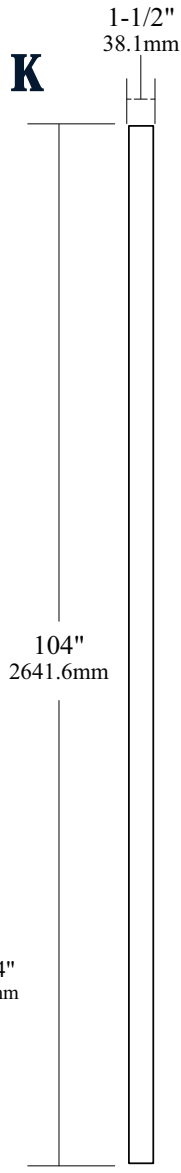

1.5" Handrail

Black Item Numbers Listed

- (A) • 301084 • 90° Elbow
- (B) • 301042 • Spacer Tube
- (C) • 301030 • Straight Rail Connector
- (D) • 301036 • Universal Angle Rail Connector
- (E) • 301072 • End Cap
- (F) • 301048 • 5° Angle Rail
- (G) • 301054 • 32° Angle Rail
- (H) • 301060 • 38° Angle Rail
- (I) • 301066 • 90° Angle Rail
- (J) • 301024 • P-Loop Return Angle
- (K) • 301000 • 8' Straight Handrail
- (L) • 301096 • Quick Return Kit - 1-7/8" POST
- (M) • 301102 • Quick Return Kit - 3-1/2" POST
- (N) • 301108 • Quick Return Kit - Wall Mount
- (O) • 301012 • Mid-Rail Bracket Kit - 1-7/8" POST
- (P) • 301018 • Mid-Rail Bracket Kit - 3-1/2" POST
- (Q) • 301090 • Mid-Rail Bracket Kit - Wall Mount

Quick Return Kit

Mid-Rail Bracket Kit