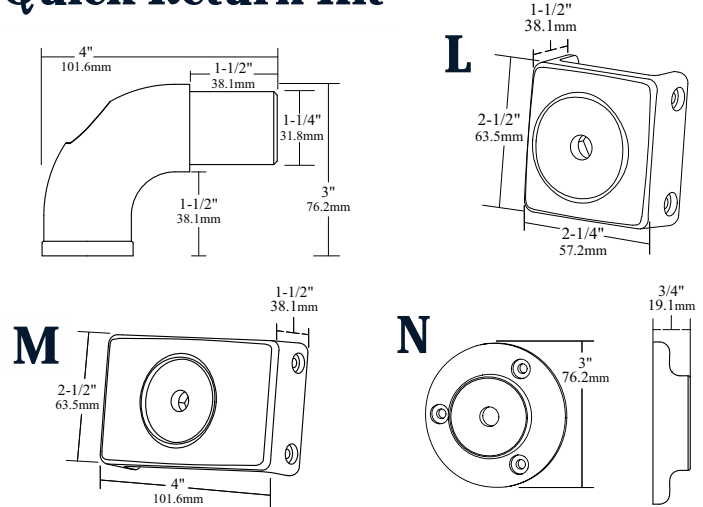

1.5" Handrail

Black Item Numbers Listed

- (A) • 301084 • 90° Elbow
- (B) • 301042 • Spacer Tube
- (C) • 301030 • Straight Rail Connector
- (D) • 301036 • Universal Angle Rail Connector
- (E) • 301072 • End Cap
- (F) • 301048 • 5° Angle Rail
- (G) • 301054 • 32° Angle Rail
- (H) • 301060 • 38° Angle Rail
- (I) • 301066 • 90° Angle Rail
- (J) • 301024 • P-Loop Return Angle
- (K) • 301000 • 8' Straight Handrail
- (L) • 301096 • Quick Return Kit - 1-7/8" POST
- (M) • 301102 • Quick Return Kit - 3-1/2" POST
- (N) • 301108 • Quick Return Kit - Wall Mount
- (O) • 301012 • Mid-Rail Bracket Kit - 1-7/8" POST
- (P) • 301018 • Mid-Rail Bracket Kit - 3-1/2" POST
- (Q) • 301090 • Mid-Rail Bracket Kit - Wall Mount

Quick Return Kit

Mid-Rail Bracket Kit